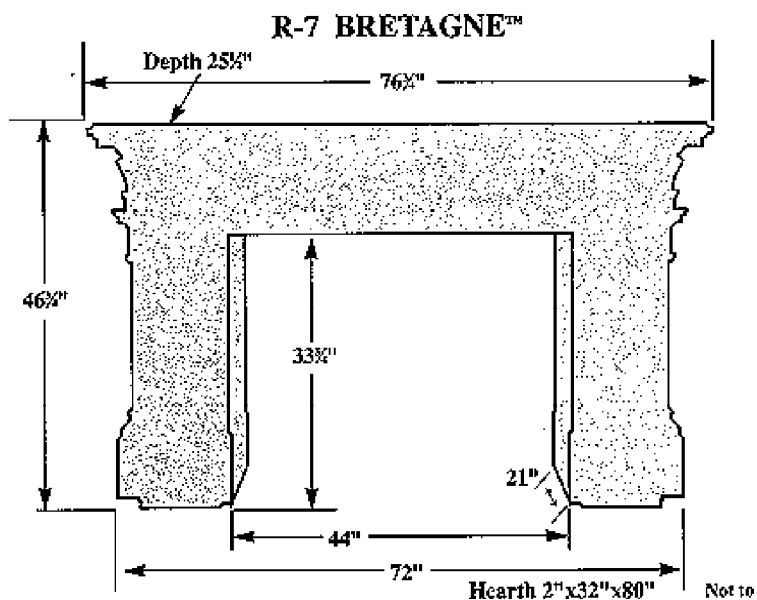

R-07 Bretagne

Option #3

Reduce depth
by 11 1/2" to:
14" overall at
top shelf.

Marshall Galleries Mantels

310-488-1456 / 800-556-5585

www.marshallmantels.com

info@marshallmantels.com