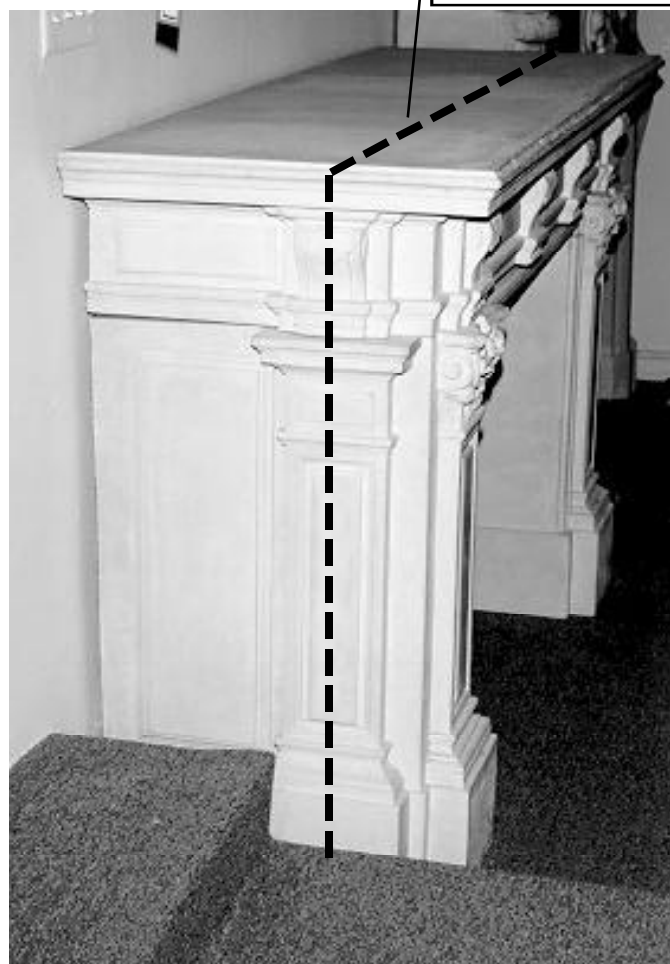

R-07 Bretagne

Option #2

Reduce depth
by 14 1/2" to:
11" overall at
top shelf.

Marshall Galleries Mantels

310-488-1456 / 800-556-5585

www.marshallmantels.com

info@marshallmantels.com