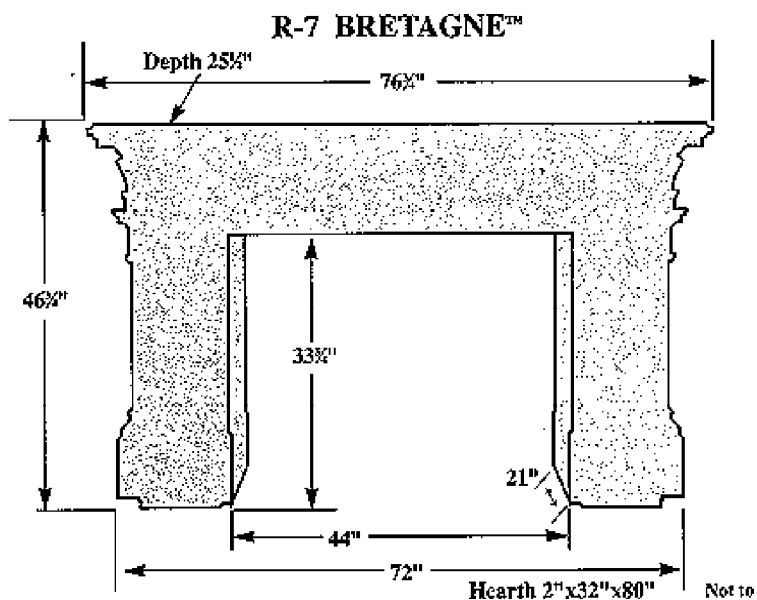

R-07 Bretagne

Option #2

Reduce depth
by 14 1/2" to:
11" overall at
top shelf.

Marshall Galleries Mantels

310-488-1456 / 800-556-5585

www.marshallmantels.com

info@marshallmantels.com